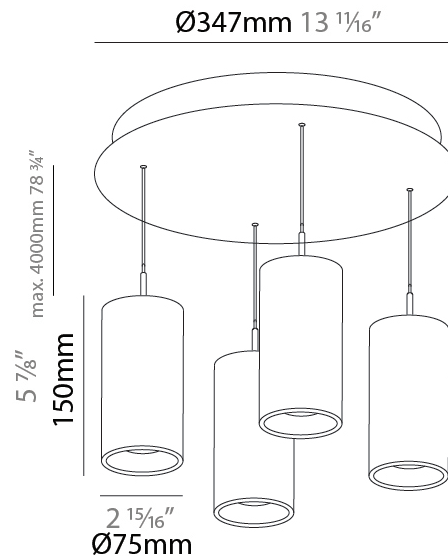

GENERAL

Series: G-Mini Round
Subseries: G-Mini Round Hangover
Partner: Prolicht
Division: Architectural
Installation: Suspension
Product Type: Clusters
Mounting Location: Ceiling
Light Distribution: Direct

PHYSICAL

Shape: Cylinder
Diameter (mm): 75
Diameter (in): 2 ¹⁵/₁₆
Length (mm): 1200
Length (in): 47 ¹/₄
Height (mm): 150
Height (in): 5 ⁷/₈
Diffuser: Shine Ring - NOR / OPL / YEL / ORA / RED / BLU / GRN
Fixture Finish: SSR / BKV / CWI / CRY / HAB / UFT / ITA / RUA / FTG / MYG / LOD / PUS / FRO / FUP / KIA / POP / BLS / SPG / MEY / GOH / CHC / COM / ABZ / JAG / OBR / MOS / ROR
Accent Finish: NOF / COP / MIR / SSS
Fixture Material: Extruded Aluminum / Steel
Cable Details: 2000mm/78 3/4" / 4000mm/157 1/2" - Cable, Black, Green, Orange, Red, White

ELECTRICAL

Lamp Type: LED (Zhaga Standard)
Input Wattage (W): 38
Total Output Wattage (W): 34.5
Dimming: Non-Dimmable
Driver Included: Yes
Driver Location: Integrated
Driver Type: Constant Current - Universal
Driver Class: Class 2
Input Voltage (V): 120 - 277

LED

Color Temperature (°K): 2700 / 3000 / 3500 / 4000
Max. Delivered Lumen (lm): Max 3171
Nominal Lumen (lm): Max 4231
CRI: >90 CRI
Lamp Life (hrs): 50000

OPTICAL

Beam Angle: 6 / 22 / 38

RATINGS AND CERTIFICATIONS

Certified By: Certified for North American Standards
IP rating: IP20